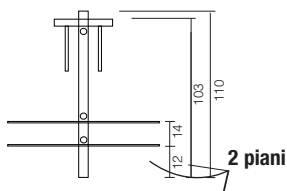

XL82.ERIK B

Free cutting top

100x34xh110

TV wall unit
 Chromium-plated or metal enamelled structure with disappearing holes for cables passage
 TV bracket "VOGEL'S" fix until 55"
 8mm thick glass 2 tops:
 _transparent cat.A
 _extralight cat.P
 _transparent fumè-bronze cat.Q
 _sandblasted natural cat.B
 _sandblasted grey-bronze cat.C
 _coloured cat.D/E shiny or in glazed antiprint version
 Optional: _rotation TV bracket "VOGEL'S"

STRUCTURE - METAL ENAMELLED

TOP - 8mm GLASS CAT.A

GLASS CAT.B

GLASS CAT.C

GLASS CAT.D covering shiny version or glazed antiprint version

GLASS CAT.E extralight covering shiny version or glazed antiprint version